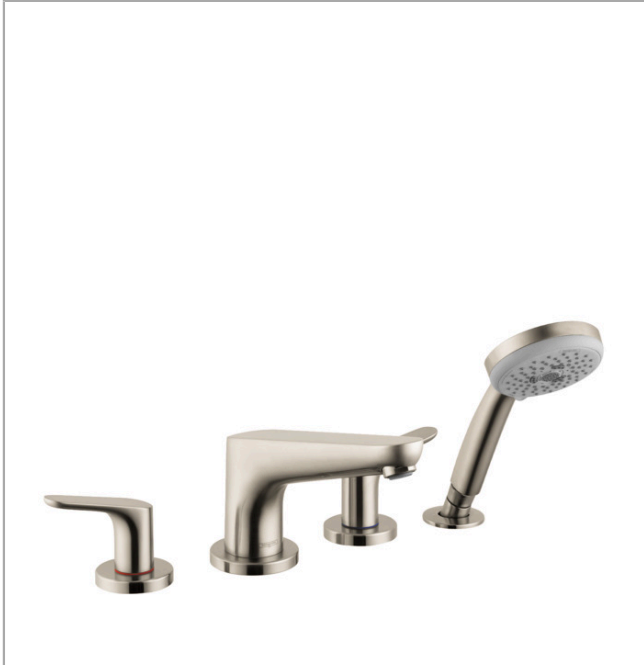

**Focus**

**4-Hole Roman Tub Set Trim with 1.8 GPM Handshower**

Surface: **brushed nickel** Part no. : **04766820**

**Description**

**Features**

- Flow: 5.34 GPM (20.2 L/Min)
- Flow rate of hand shower at 3 bar: 1.8 GPM (6.8 L/Min)
- 90° ceramic valves
- Integrated double backflow prevention

**Item details**

List Price \$ 1,134.00

**Technology**

**Compliance**

**Product image**

**Scale drawing**

**Focus**

**4-Hole Roman Tub Set Trim with 1.8 GPM Handshower**

Surface: **brushed nickel** Part no. : **04766820**

**Exploded drawing**

Year of production: >01/19

**Focus**

**4-Hole Roman Tub Set Trim with 1.8 GPM Handshower**

Surface: **brushed nickel** Part no. : **04766820**

**Spare parts list**

Year of production: >01/19

Pos.	Description	Part no.	Price	PU
1	diverter knob	98607820	-	1
2	aerator M24x1 (25 l/min)	13914820	-	1
3	escutcheon Ø 70 mm	97779820	-	1
4	selector assy	96775000	-	1
5	handle	95929820	-	1
6	handle fixing set	94184000	-	1
7	escutcheon	31098820	-	1
8	handshower	04332820	-	1
9	washer	88651000	-	1
10	shower holder	28071820	-	1
11	set of non return valves DW 15	94074000	-	1
12	escutcheon Ø 52 mm	97159820	-	1
13	hollow set screw M6x6	97660000	-	1
14	spout cpl.	95941820	-	1
a	set of color-rings cold / hot water	95819000	-	1
b	O-ring 58x3	98202000	-	1