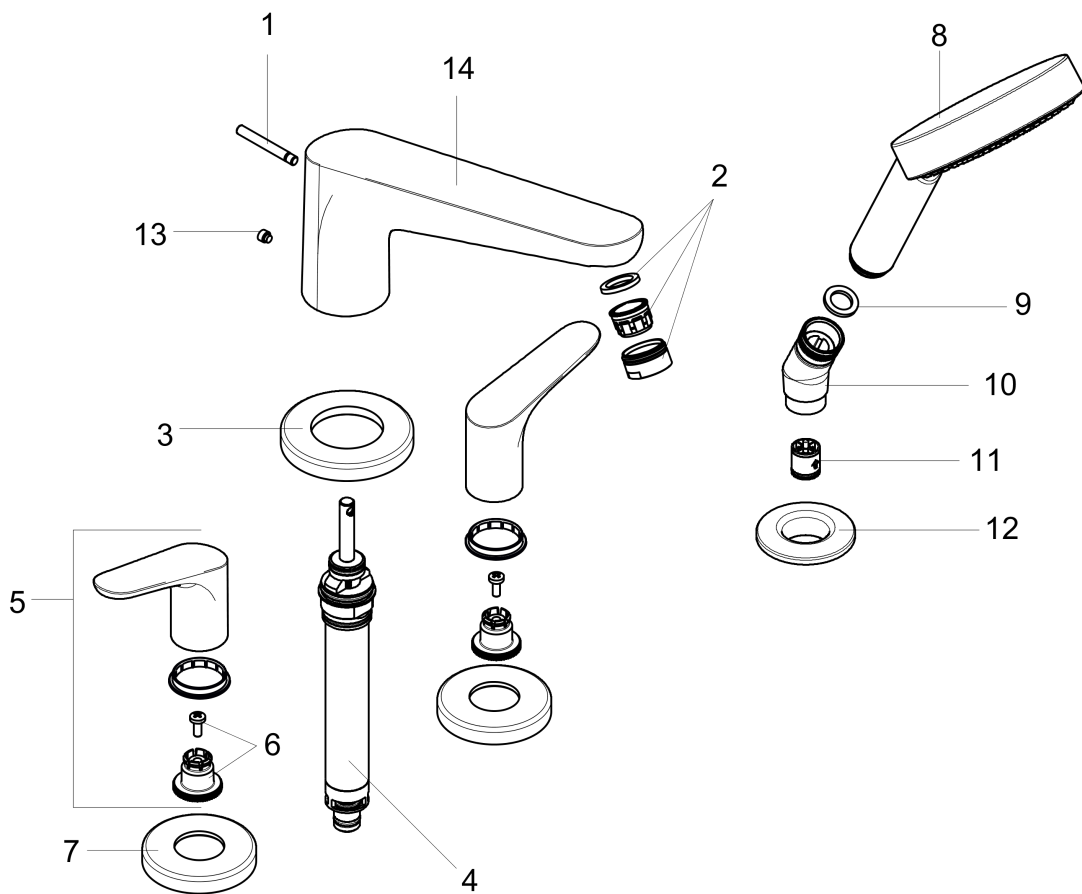

**Focus**

**4-Hole Roman Tub Set Trim with 1.8 GPM Handshower**

Surface: **brushed nickel** Part no. : **04766820**

**Description**

**Features**

- Flow: 5.34 GPM (20.2 L/Min)
- Flow rate of hand shower at 3 bar: 1.8 GPM (6.8 L/Min)
- 90° ceramic valves
- Integrated double backflow prevention

**Item details**

List Price \$ 1,134.00

**Technology**

**Compliance**

**Product image**

**Scale drawing**

**Focus**

**4-Hole Roman Tub Set Trim with 1.8 GPM Handshower**

Surface: **brushed nickel** Part no. : **04766820**

**Exploded drawing**

Year of production: >01/19

**Focus**

**4-Hole Roman Tub Set Trim with 1.8 GPM Handshower**

Surface: **brushed nickel** Part no. : **04766820**

**Spare parts list**

Year of production: >01/19

Pos.	Description	Part no.	Price	PU
1	diverter knob	98607820	-	1
2	aerator M24x1 (25 l/min)	13914820	-	1
3	escutcheon Ø 70 mm	97779820	-	1
4	selector assy	96775000	-	1
5	handle	95929820	-	1
6	handle fixing set	94184000	-	1
7	escutcheon	31098820	-	1
8	handshower	04332820	-	1
9	washer	88651000	-	1
10	shower holder	28071820	-	1
11	set of non return valves DW 15	94074000	-	1
12	escutcheon Ø 52 mm	97159820	-	1
13	hollow set screw M6x6	97660000	-	1
14	spout cpl.	95941820	-	1
a	set of color-rings cold / hot water	95819000	-	1
b	O-ring 58x3	98202000	-	1