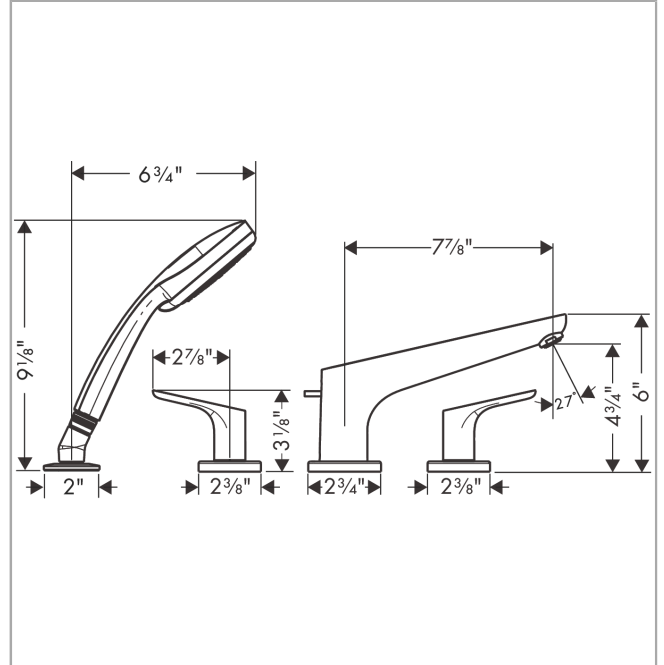

**Focus**

**4-Hole Roman Tub Set Trim with 1.8 GPM Handshower**

Surface: **brushed nickel** Part no. : **04766820**

**Description**

**Features**

- Flow: 5.34 GPM (20.2 L/Min)
- Flow rate of hand shower at 3 bar: 1.8 GPM (6.8 L/Min)
- 90° ceramic valves
- Integrated double backflow prevention

**Item details**

List Price \$ 1,134.00

**Technology**

**Compliance**

**Product image**

**Scale drawing**

**Focus**

**4-Hole Roman Tub Set Trim with 1.8 GPM Handshower**

Surface: **brushed nickel** Part no. : **04766820**

**Exploded drawing**

Year of production: >01/19

**Focus**

**4-Hole Roman Tub Set Trim with 1.8 GPM Handshower**

Surface: **brushed nickel** Part no. : **04766820**

**Spare parts list**

Year of production: >01/19

Pos.	Description	Part no.	Price	PU
1	diverter knob	98607820	-	1
2	aerator M24x1 (25 l/min)	13914820	-	1
3	escutcheon Ø 70 mm	97779820	-	1
4	selector assy	96775000	-	1
5	handle	95929820	-	1
6	handle fixing set	94184000	-	1
7	escutcheon	31098820	-	1
8	handshower	04332820	-	1
9	washer	88651000	-	1
10	shower holder	28071820	-	1
11	set of non return valves DW 15	94074000	-	1
12	escutcheon Ø 52 mm	97159820	-	1
13	hollow set screw M6x6	97660000	-	1
14	spout cpl.	95941820	-	1
a	set of color-rings cold / hot water	95819000	-	1
b	O-ring 58x3	98202000	-	1